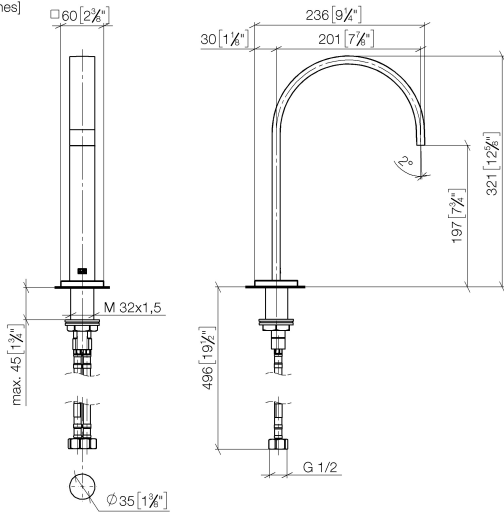

MEM Deck-mounted basin spout without pop-up waste - Brushed Champagne (22kt Gold)

MEM

13 716 782

- 200mm projection
- fixed spout
- rectangular, air-enriched flow
- height of mixer 321 mm
- height up to aerator 190 mm
- hole diameter 35 mm
- rosette 60 x 60 mm
- 2x screw-in M 10 x 1 pressure hose, leak-tested
- 1/2" connection
- max. flow 5.7 l/min
- lead-free
- This product can help a building meet the requirements of Green Building Rating Systems, e.g. LEED®, BREEAM®, DGNB

	Brushed Champagne (22kt Gold)	13 716 782-46
	Chrome	13 716 782-00
	Brushed Platinum	13 716 782-06
	Platinum	13 716 782-08
	Dark Chrome	13 716 782-19
	Brushed Durabrass (23kt Gold)	13 716 782-28
	Champagne (22kt Gold)	13 716 782-47
	Brushed Dark Platinum	13 716 782-99

13 716 782
mm [inches]

Flow rate chart

Certificates

GDV_0400289.

MEM Deck-mounted basin spout without pop-up waste - Brushed Champagne
(22kt Gold)

MEM

13 716 782
Parts for other
finishes can be found
here: [Chrome](#)