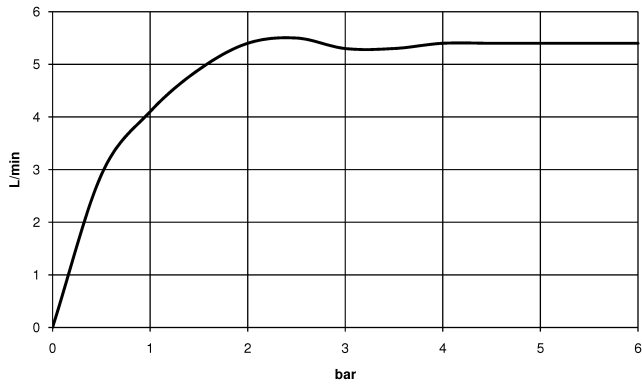

MEM Deck-mounted basin spout without pop-up waste - Brushed Champagne (22kt Gold)

MEM

13 716 782

- 200mm projection
- fixed spout
- rectangular, air-enriched flow
- height of mixer 321 mm
- height up to aerator 190 mm
- hole diameter 35 mm
- rosette 60 x 60 mm
- 2x screw-in M 10 x 1 pressure hose, leak-tested
- 1/2" connection
- max. flow 5.7 l/min
- lead-free
- This product can help a building meet the requirements of Green Building Rating Systems, e.g. LEED®, BREEAM®, DGNB

	Brushed Champagne (22kt Gold)	13 716 782-46
	Chrome	13 716 782-00
	Brushed Platinum	13 716 782-06
	Platinum	13 716 782-08
	Dark Chrome	13 716 782-19
	Brushed Durabrass (23kt Gold)	13 716 782-28
	Champagne (22kt Gold)	13 716 782-47
	Brushed Dark Platinum	13 716 782-99

13 716 782
mm [inches]

Flow rate chart

Certificates

GDV_0400289.

MEM Deck-mounted basin spout without pop-up waste - Brushed Champagne
(22kt Gold)

MEM

13 716 782
Parts for other
finishes can be found
here: [Chrome](#)